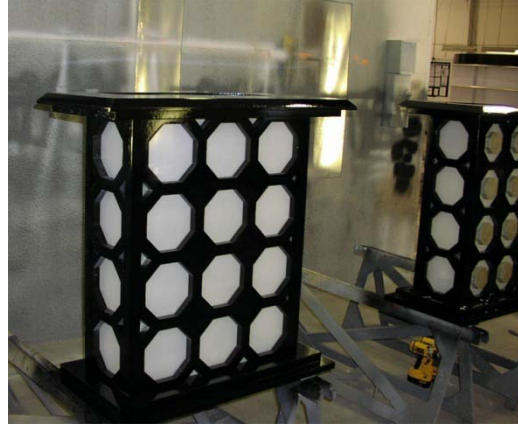

## PRECISION COATINGS

**Case History:** MDF  
**System:** DTM 1300/PC3  
**Date:** 2007  
**Fabricator:** NBC Set Design  
**Areas Coated:** MDF cabinetry, podiums for Academy Awards and Today Show Kitchen Set

**Case History:** MDF Retail Store Fixtures  
**System:** DTM 1300/PC3 also lacquer primer/PC4  
**Date :** 2006 to current  
**Fabricator:** CTA Fixtures  
**Areas Coated:** Retail cabinetry, signage, gondolas, counters, tables for Frazee Paint, Nordstrom's and other stores